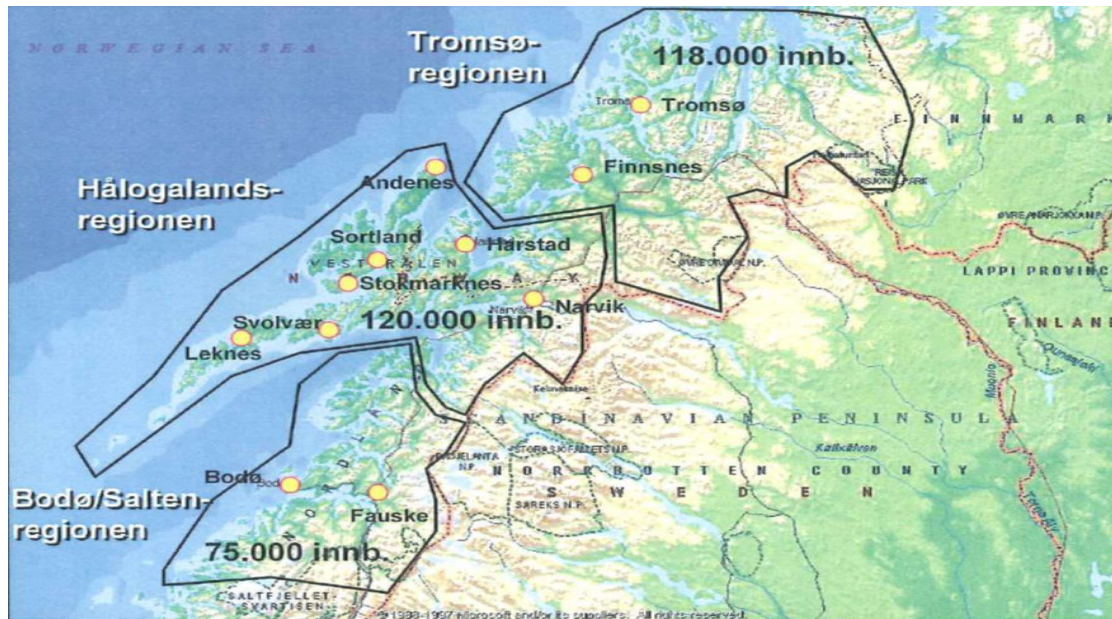

# Harstad/Narvik airport Evenes - EVE

EVENES  
kommune

# Centrally located in northern Norway

EVENES  
kommune

- Serving several cities and regions
- Important hub for tourism
- Domestic and international flights
- Developing cargo

## Runway:

- Width 45 m
- Take off runway available (TORA) 2808 m
- Take off distance available (TODA) 3000 m
- Landing distance available (LDA) 2700 m